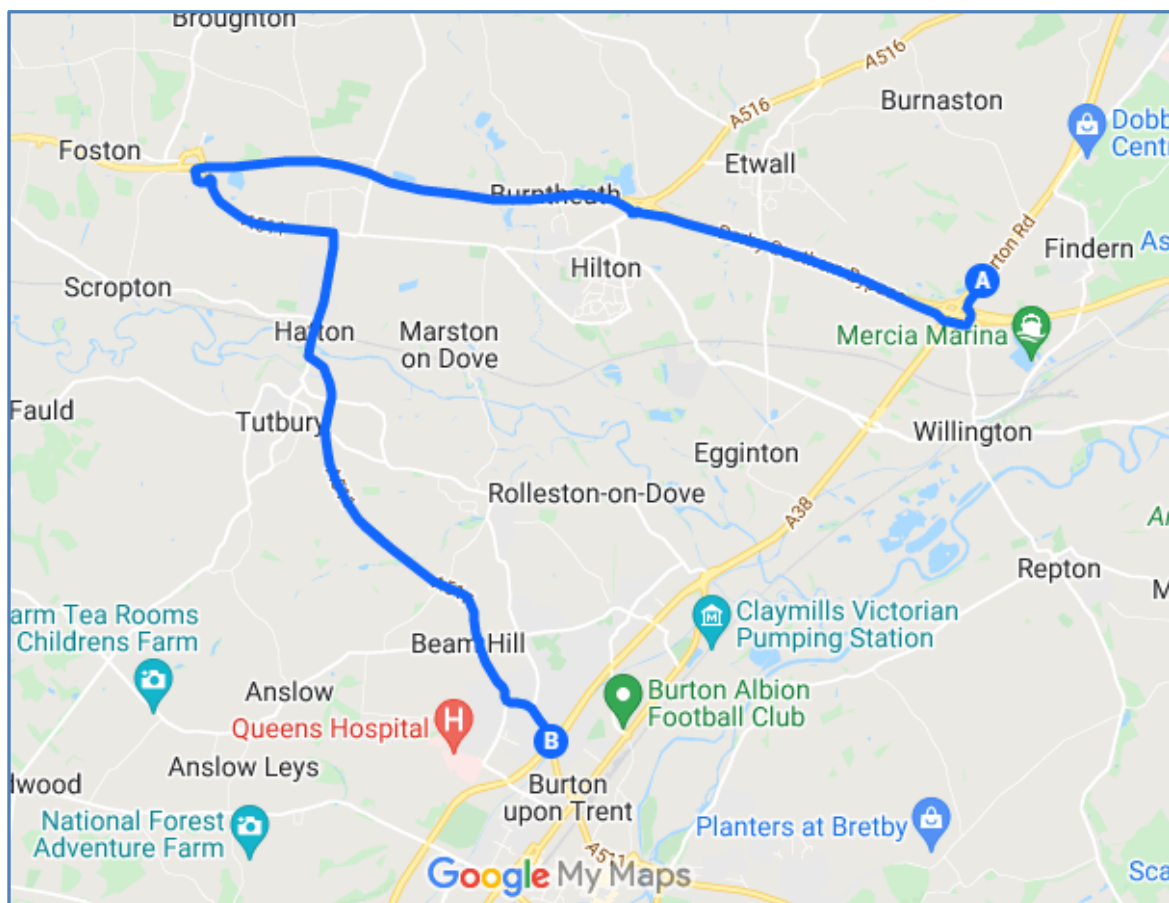

A38 Package of work e-bulletin – w/c 6 June 2022

Welcome to this week's traffic management bulletin for the package of work that National Highways is delivering on the A38.

From 9pm on Friday 10 June to 6am on Saturday 11 June, there will be a full closure of the A38 southbound from Toyota Island to Claymills, including the entry and exit slips at Egginton. Please see below diversion route. Road signs will also be in place ahead of any closures.

Week commencing 6 June 2022 Traffic Management

We issue these bulletins weekly, if you wish to be added to the distribution list please email:

noreplyA38WMids@nationalhighways.co.uk

Date	Traffic Management Details	Times	Work activity
Monday 6 June	No restrictions in place		No restrictions in place
Tuesday 7 June	No restrictions in place		No restrictions in place
Wednesday 8 June	No restrictions in place		No restrictions in place
Thursday 9 June	No restrictions in place		No restrictions in place
Friday 10 June	Southbound A38 closed from Toyota Island to Claymills, including the entry and exit slips at Egginton.	9pm – 6am	Hazardous tree removal
Saturday 11 June	No restrictions in place		No restrictions in place
Sunday 12 June	No restrictions in place		No restrictions in place

Week commencing 13 June 2022 Traffic Management

We issue these bulletins weekly, if you wish to be added to the distribution list please email:

noreplyA38WMids@nationalhighways.co.uk

Date	Traffic Management Details	Times	Work activity
Monday 13 June	No restrictions in place		No restrictions in place
Tuesday 14 June	No restrictions in place		No restrictions in place
Wednesday 15 June	No restrictions in place		No restrictions in place
Thursday 16 June	No restrictions in place		No restrictions in place
Friday 17 June	No restrictions in place		No restrictions in place
Saturday 18 June	No restrictions in place		No restrictions in place
Sunday 19 June	No restrictions in place		No restrictions in place