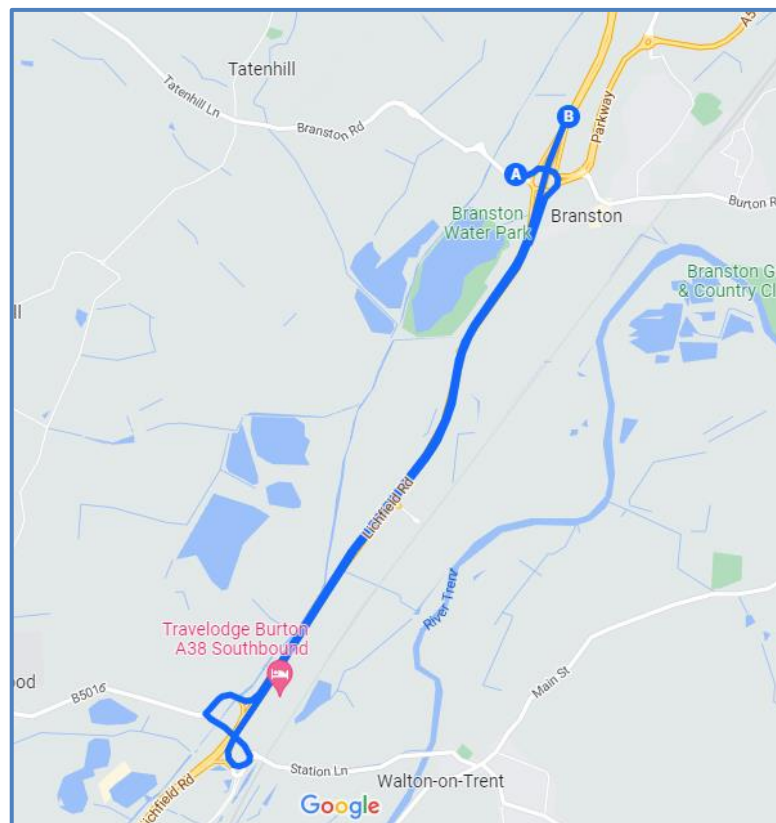

A38 Package of work e-bulletin – w/c 16 May 2022

Welcome to this week's traffic management bulletin for the package of work that National Highways is delivering on the A38.

On Monday 16 May and Tuesday 17 May, from 9pm to 6am, there will be a total closure of A38 northbound entry slip at Branston, to complete electrical signage repairs. Road signs will be in place ahead of any closures.

Please see below diversion route.

We have a twitter feed you can follow here for roadworks notifications. For further information about our work, please contact: info@nationalhighways.co.uk

We're always looking to improve the way we work, and we would like to ask you to complete a short questionnaire to give us your feedback. If you could spare just 4 minutes (maximum) and complete the survey, click [here](#).