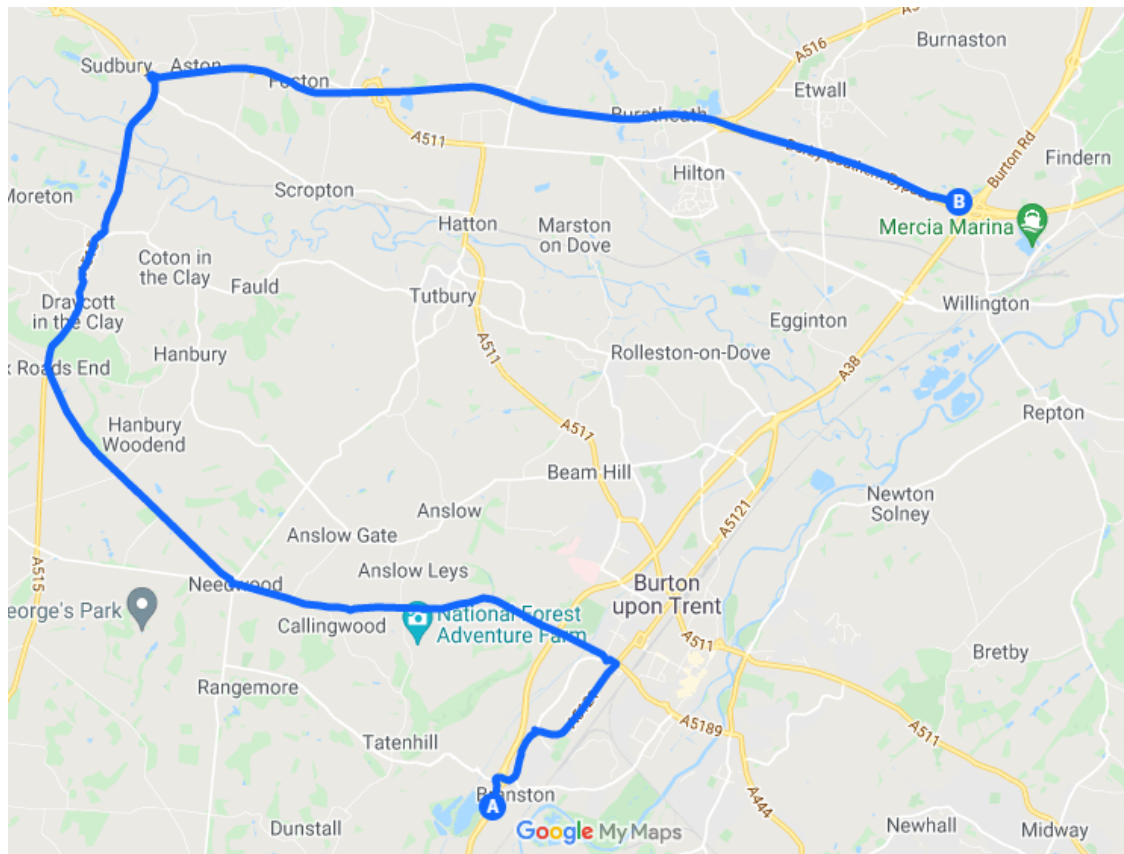

A38 Package of work e-bulletin – w/c 8 November 2021

Welcome to this week's traffic management bulletin for the package of work that we're delivering on the A38.

From 8pm on Wednesday 17 November to 6am on Saturday 20 November, we'll be working on the A38 between Toyota roundabout and Claymills. Please see below the diversion route. Road signs will also be in place ahead of any closures.

We have a twitter feed you can follow here for roadworks notifications. For further information about our work, please contact: info@highwaysengland.co.uk

We're always looking to improve the way we work, and we would like to ask you to complete a short questionnaire to give us your feedback. If you could spare just 4 minutes (maximum) and complete the survey, click [here](#).