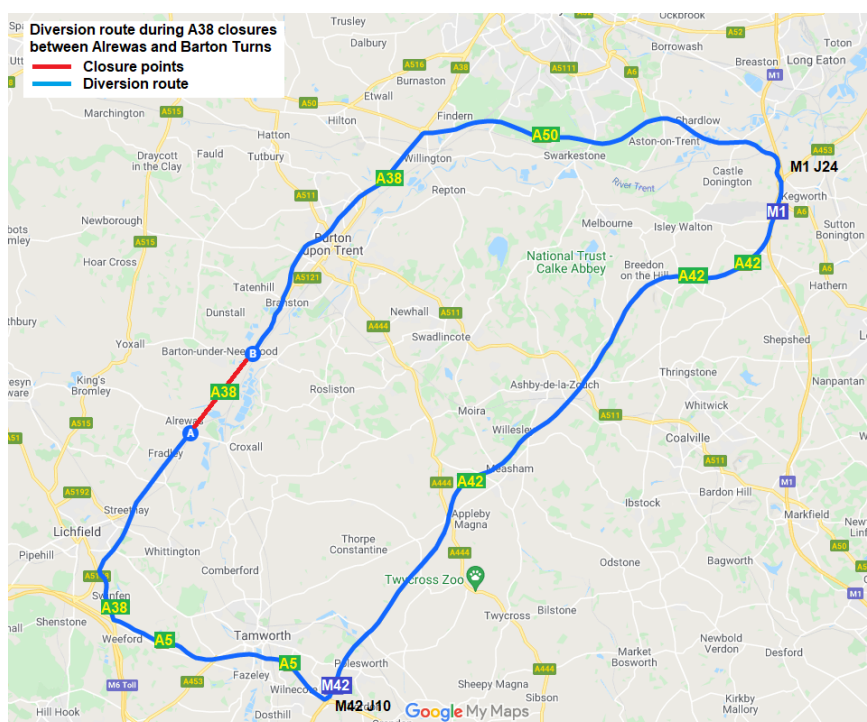

A38 Package of work scheme e-bulletin – w/c 4 October 2021

Welcome to this week's traffic management bulletin for the package of work that we're delivering on the A38.

On Monday 4 and Tuesday 5 October, the A38 Alrewas southbound exit slip road will be closed.

The following week, from Tuesday 12 to Friday 15 October, the A38 will be closed southbound between Barton Turns junction and Alrewas junction, including the slip roads, while we continue to complete barrier and carriageway repairs. During these closures we'll be utilising the alternative diversion route that was in place earlier in the month (please see map below). This will help reduce the impact of the diversion on the local road network.

We're sorry for any disruption that our work may cause you; please plan and allow extra time for your journey. We also have a twitter feed you can follow [here](#) for roadworks notifications. For further information about our work, please contact: info@highwaysengland.co.uk

We're always looking to improve the way we work, and we would like to ask you to complete a short questionnaire to give us your feedback. If you could spare just 4 minutes (maximum) and complete the survey, click [here](#).