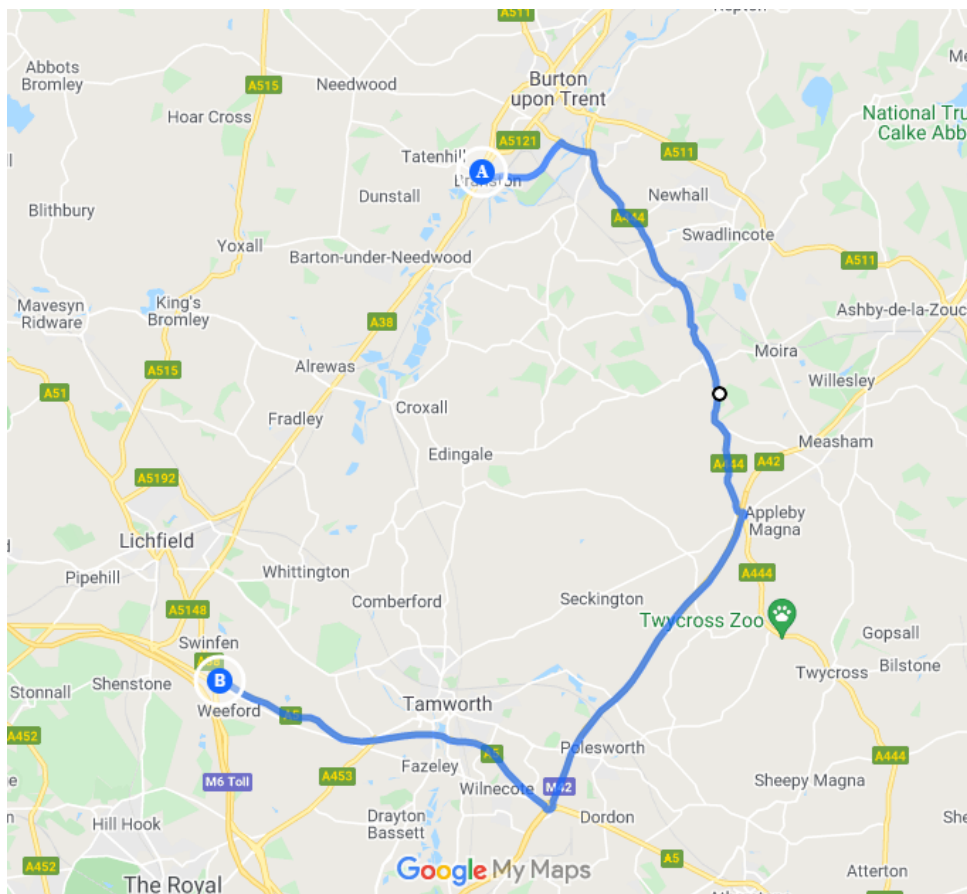

A38 Package of work scheme e-bulletin – w/c 11 October 2021

Welcome to this week's traffic management bulletin for the package of work that we're delivering on the A38.

From Tuesday 12 to Friday 15 and Monday 11 to Wednesday 20 October, the A38 will be closed southbound between Barton Turns junction and Alrewas junction, including the slip roads, while we continue to complete barrier and carriageway repairs. During these closures we'll be utilising the alternative diversion route that was in place earlier in the month (please see map below). This will help reduce the impact of the diversion on the local road network.

We're sorry for any disruption that our work may cause you; please plan and allow extra time for your journey. We also have a twitter feed you can follow [here](#) for roadworks notifications. For further information about our work, please contact: info@highwaysengland.co.uk

We're always looking to improve the way we work, and we would like to ask you to complete a short questionnaire to give us your feedback. If you could spare just 4 minutes (maximum) and complete the survey, click [here](#).