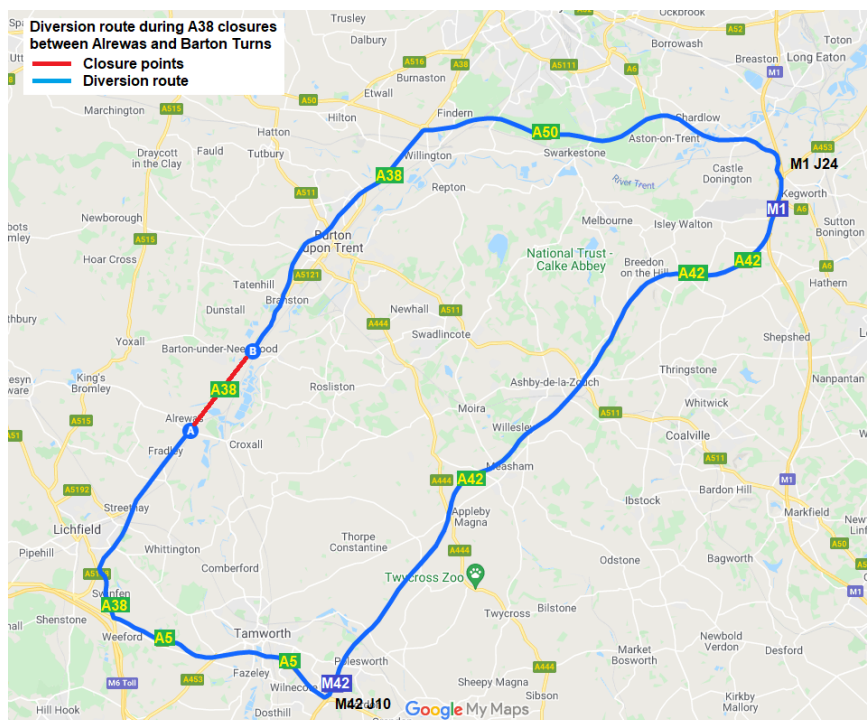

A38 Package of work scheme e-bulletin – w/c 27 September 2021

Welcome to this week's traffic management bulletin for the package of work that we're delivering on the A38.

This week we are continuing our work on the southbound carriageway between Barton Turns junction and Alrewas junction to complete barrier and carriageway repairs.

From Monday 4 October we'll continue our work on the southbound carriageway between Barton Turns junction and Alrewas junction.

During the closures we'll be utilising the alternative diversion route that was in place earlier in the month (please see map below). This will help reduce the impact of the diversion on the local road network.

Week commencing 27 September 2021 Traffic Management

We issue these bulletins weekly, if you wish to be added to the distribution list please email: noreplyA38WMids@highwaysengland.co.uk

Date	Traffic Management Details	Times	Work activity
Monday 27 September	Southbound A38 Alrewas exit slip closed	10pm-6am	Barrier and carriageway repairs
Tuesday 28 September	Southbound A38 Alrewas exit slip closed	8pm-6am	Barrier and carriageway repairs
Wednesday 29 September	Southbound A38 Alrewas exit slip closed	8pm-6am	Barrier and carriageway repairs
Thursday 30 September	Southbound A38 Alrewas exit slip closed	8pm-6am	Barrier and carriageway repairs
Friday 1 October	Southbound A38 Alrewas exit slip closed	8pm-6am	Barrier and carriageway repairs
Saturday 2 October	No restrictions in place		No restrictions in place
Sunday 3 October	No restrictions in place		No restrictions in place