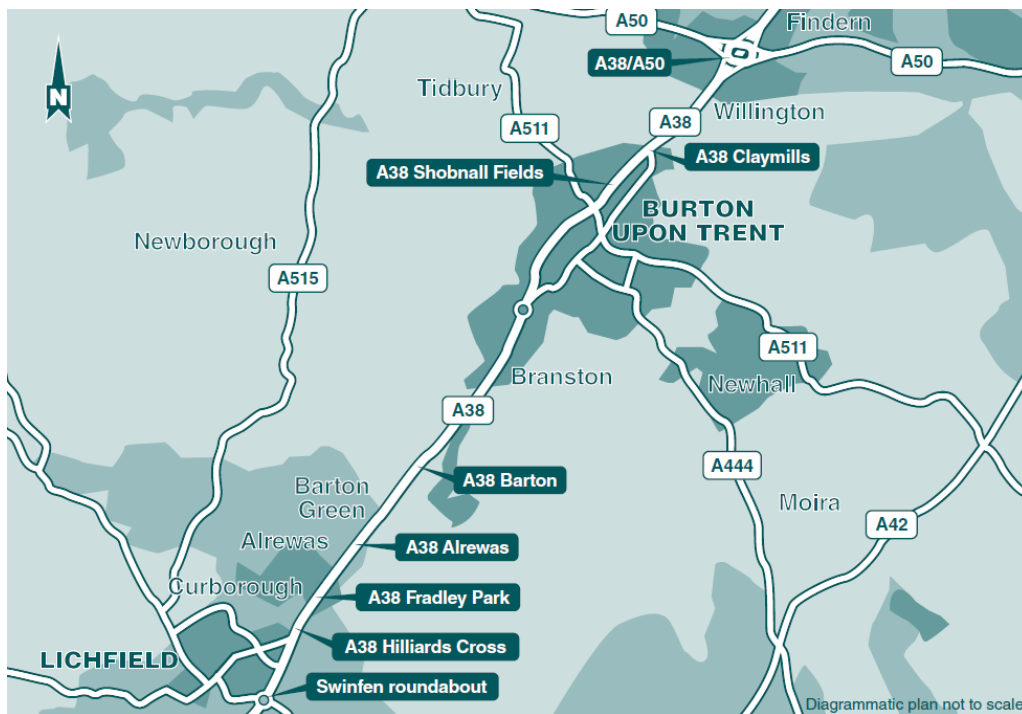

A38 Package of work scheme

e-bulletin – w/c 3 May 2021

Welcome to this week's traffic management bulletin for the package of work that we're delivering on the A38.

We have some emergency closures along the A38 in this week for us to attend to some hazardous trees.

We're sorry for any disruption that our work may cause you; please plan and allow extra time for your journey. We also have a twitter feed you can follow [here](#) for roadworks notifications. For further information about our work, please contact: info@highwaysengland.co.uk

We're always looking to improve the way we work, and we would like to ask you to complete a short questionnaire to give us your feedback. If you could spare just 4 minutes (maximum) and complete the survey, click [here](#).