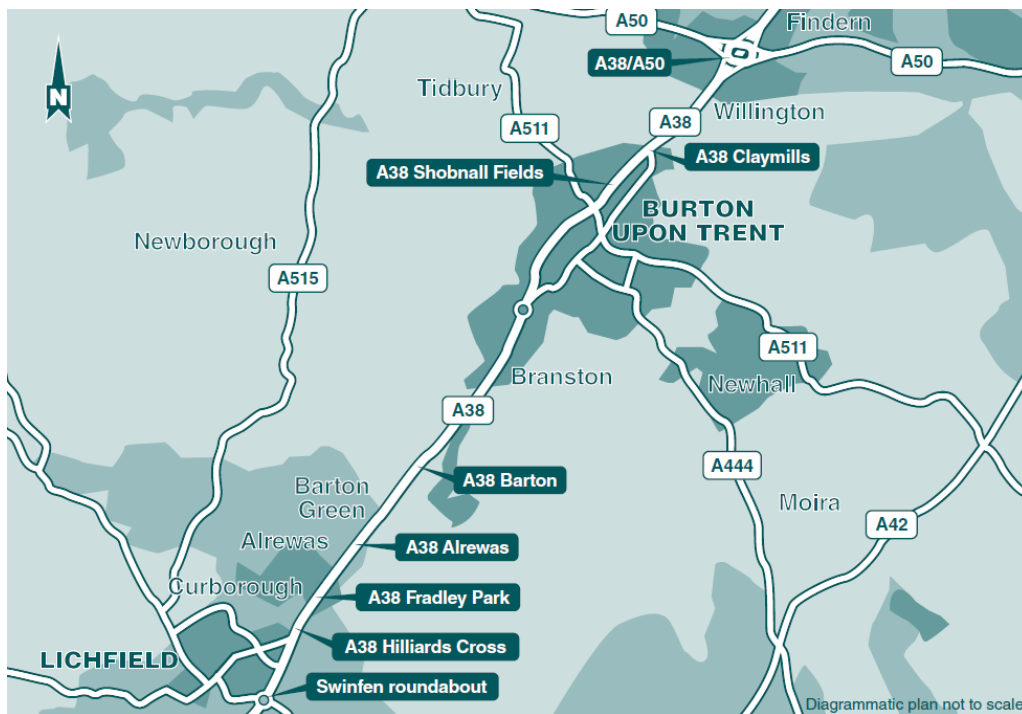

A38 Package of work scheme

e-bulletin – w/c 26 April 2021

Welcome to this week's traffic management bulletin for the package of work that we're delivering on the A38.

We have several emergency closures along the A38 in the next 2 weeks for us to attend to some hazardous trees.

We're sorry for any disruption that our work may cause you; please plan and allow extra time for your journey. We also have a twitter feed you can follow [here](#) for roadworks notifications. For further information about our work, please contact: info@highwaysengland.co.uk

We're always looking to improve the way we work, and we would like to ask you to complete a short questionnaire to give us your feedback. If you could spare just 4 minutes (maximum) and complete the survey, click [here](#).